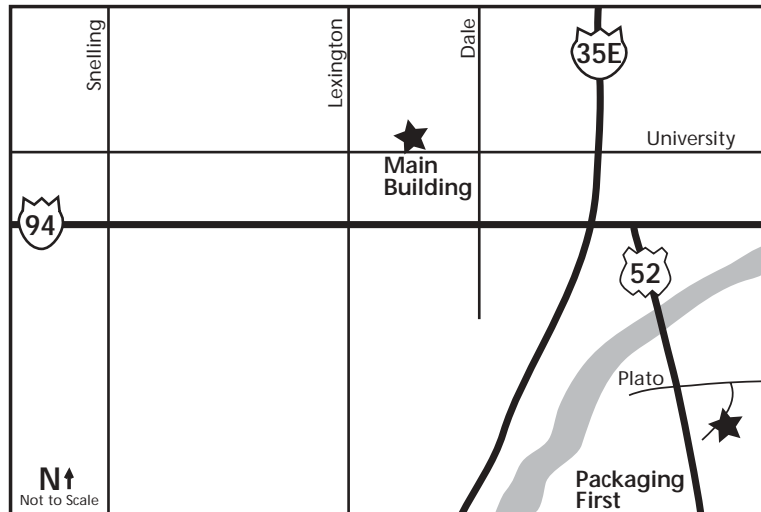

Packaging First

Fast, Quality Packaging and Assembly · A Division of Lifetrack Resources

Packaging First
341 Chester Street
St. Paul, MN 55107
651/290-0567

From the North:

Travel south on 35E to Highway 52 south, taking the left lane exit onto Highway 52. After crossing the Laffayette bridge, take the first exit onto Plato Boulevard. Turn left onto Plato Boulevard and travel 1 block to Chester Street. Turn right onto Chester Street. Travel $\frac{1}{4}$ mile. Packaging First will be on the right.

From the East:

Take I-94 west to Highway 52 south, taking the left lane exit onto Highway 52. After crossing the Laffayette bridge, take the first exit onto Plato Boulevard. Turn left onto Plato Boulevard and travel 1 block to Chester Street. Turn right onto Chester Street. Travel $\frac{1}{4}$ mile. Packaging First will be on the right.

From the South:

Travel north on Highway 52. Take the Plato Boulevard exit and turn right. Travel 1 block and turn right onto Chester Street. Travel $\frac{1}{4}$ mile. Packaging First will be on the right.

From the West:

Take I-94 east to Highway 52 south. After crossing the Laffayette bridge, take the first exit onto Plato Boulevard. Turn left onto Plato Boulevard and travel 1 block to Chester Street. Turn right onto Chester Street. Travel $\frac{1}{4}$ mile. Packaging First will be on the right.