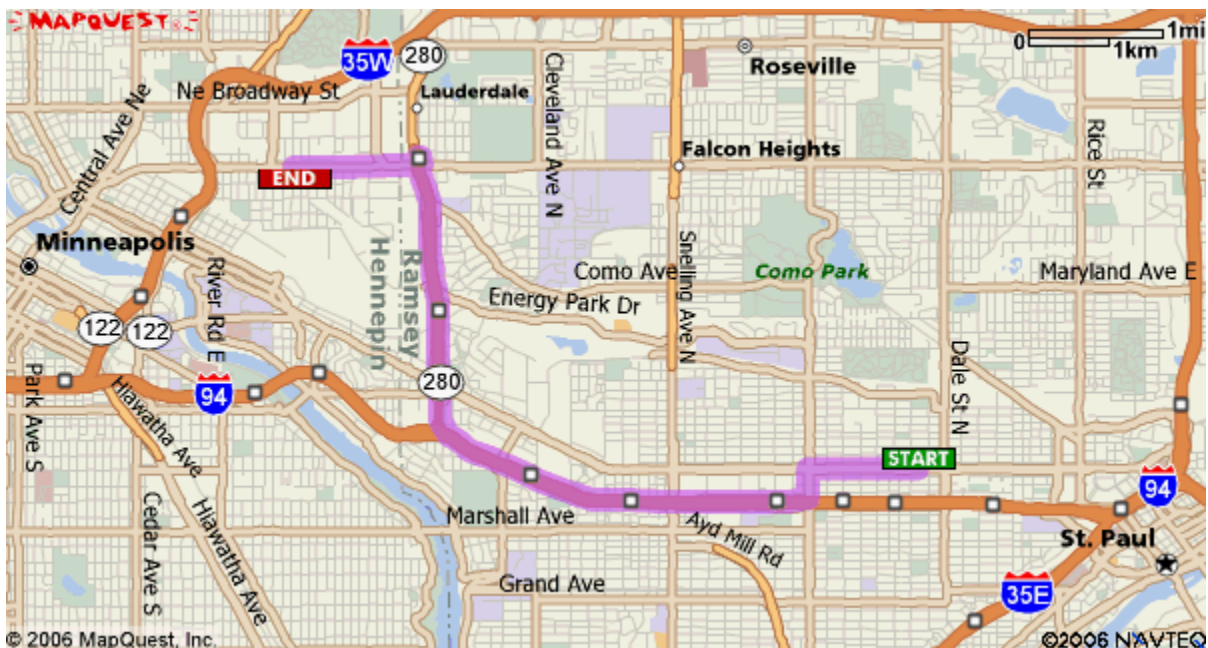

## Directions to Lifetrack Resources Minneapolis Office

### FROM THE EAST

I-94 W to MN-280 North toward Hennepin Avenue.

RIGHT onto Larpenteur Avenue W straight to Hennepin Avenue E.

### FROM THE WEST

394 East to 94 East. MERGE onto 35 W North on the LEFT.

Take E. Hennepin Avenue Exit stay straight onto 11<sup>th</sup> and make a slight RIGHT onto E. Hennepin Avenue.

2021 Hennepin Ave, Suite 300, Minneapolis, MN 55413  
Changing Lives, Creating Possibilities